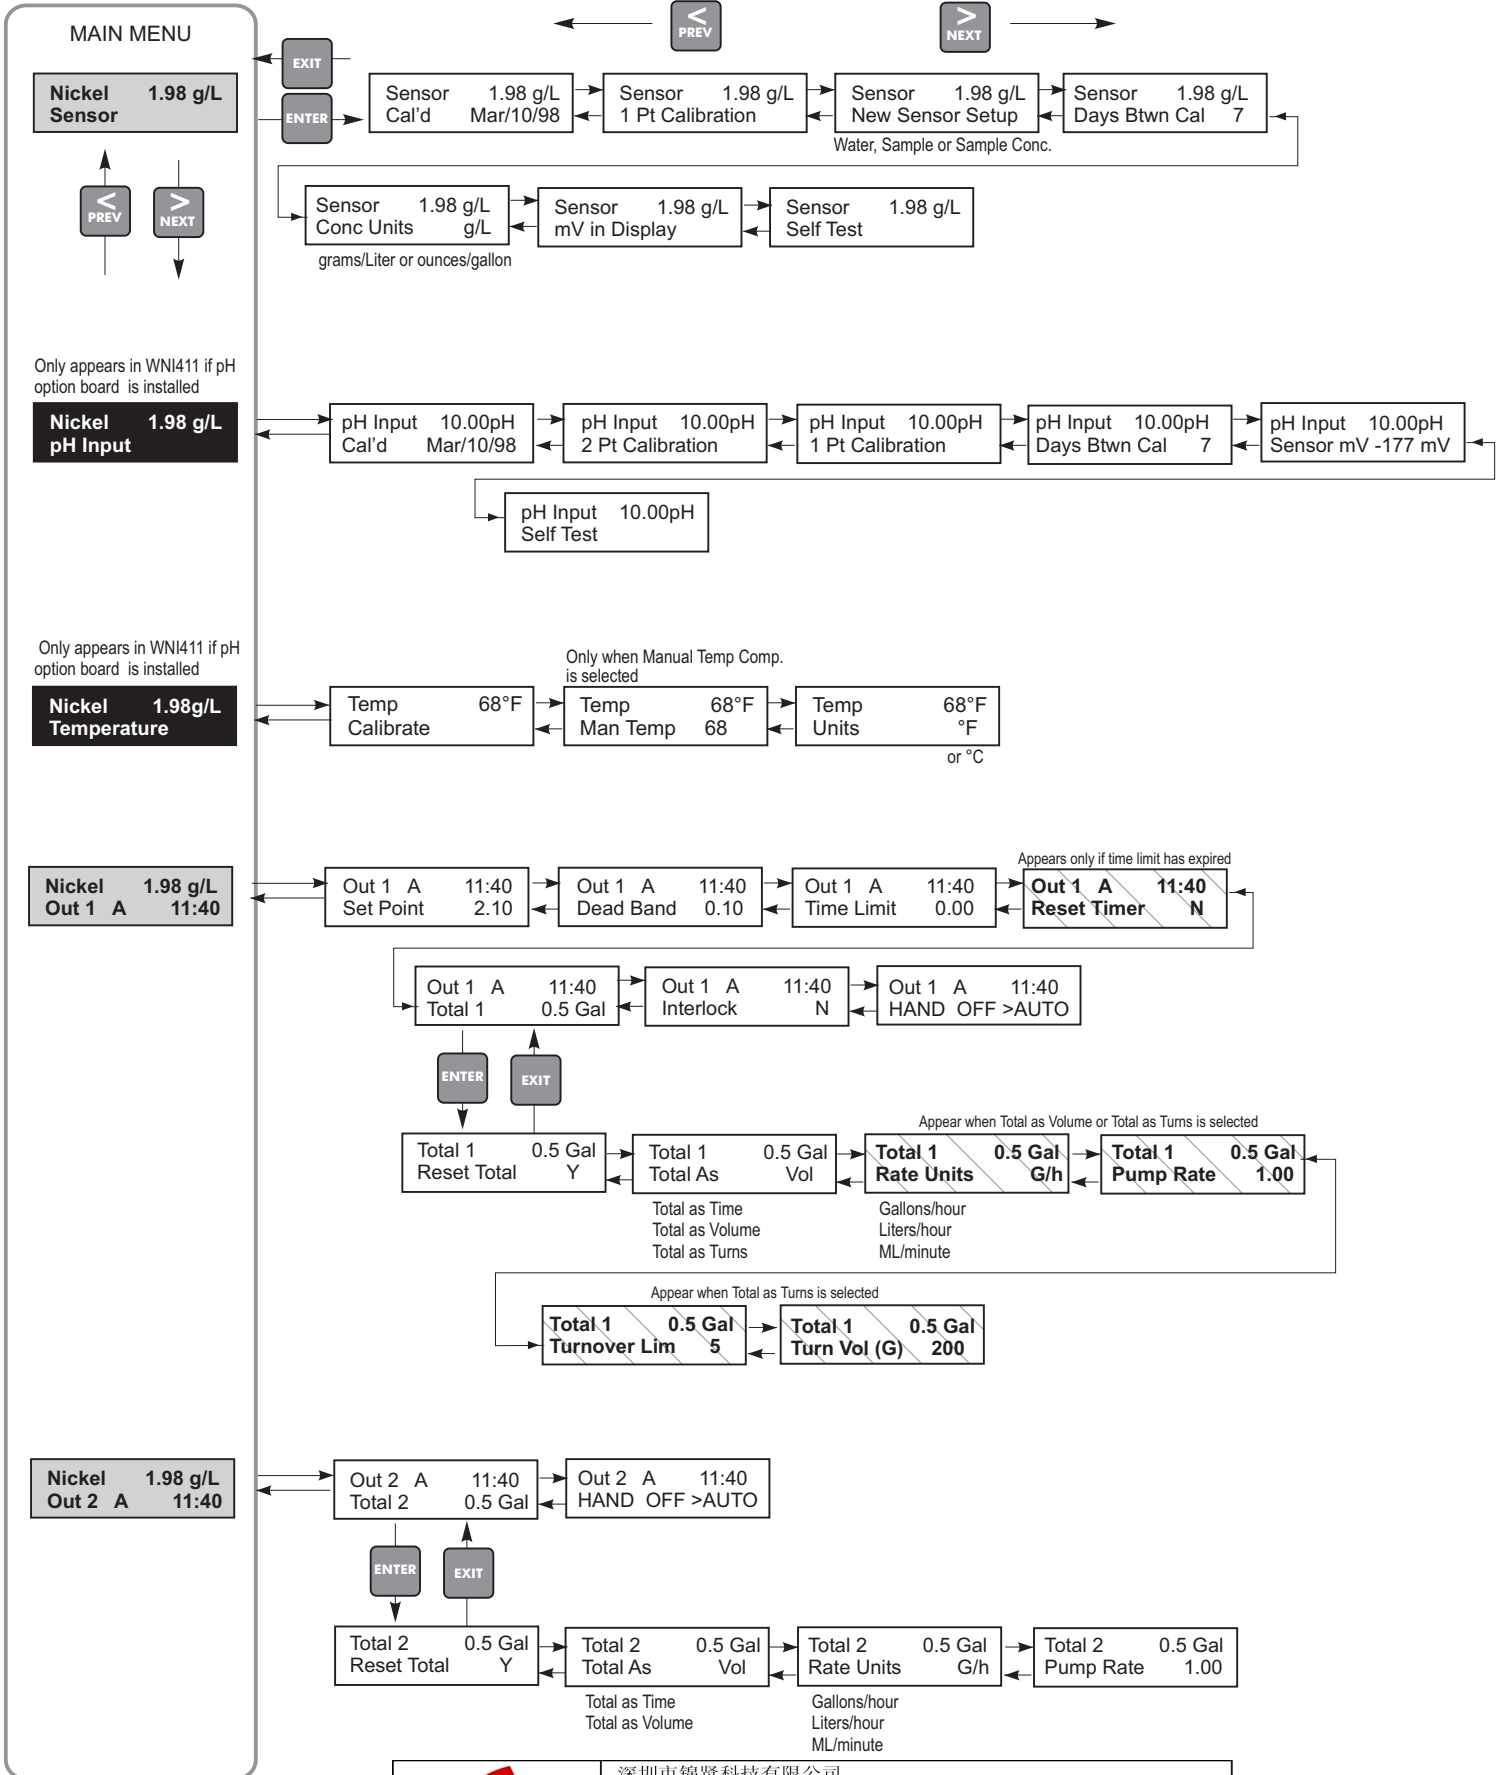

WNI410 Series Nickel Controller Quick Reference

WNI410 Series Nickel Controller Quick Reference